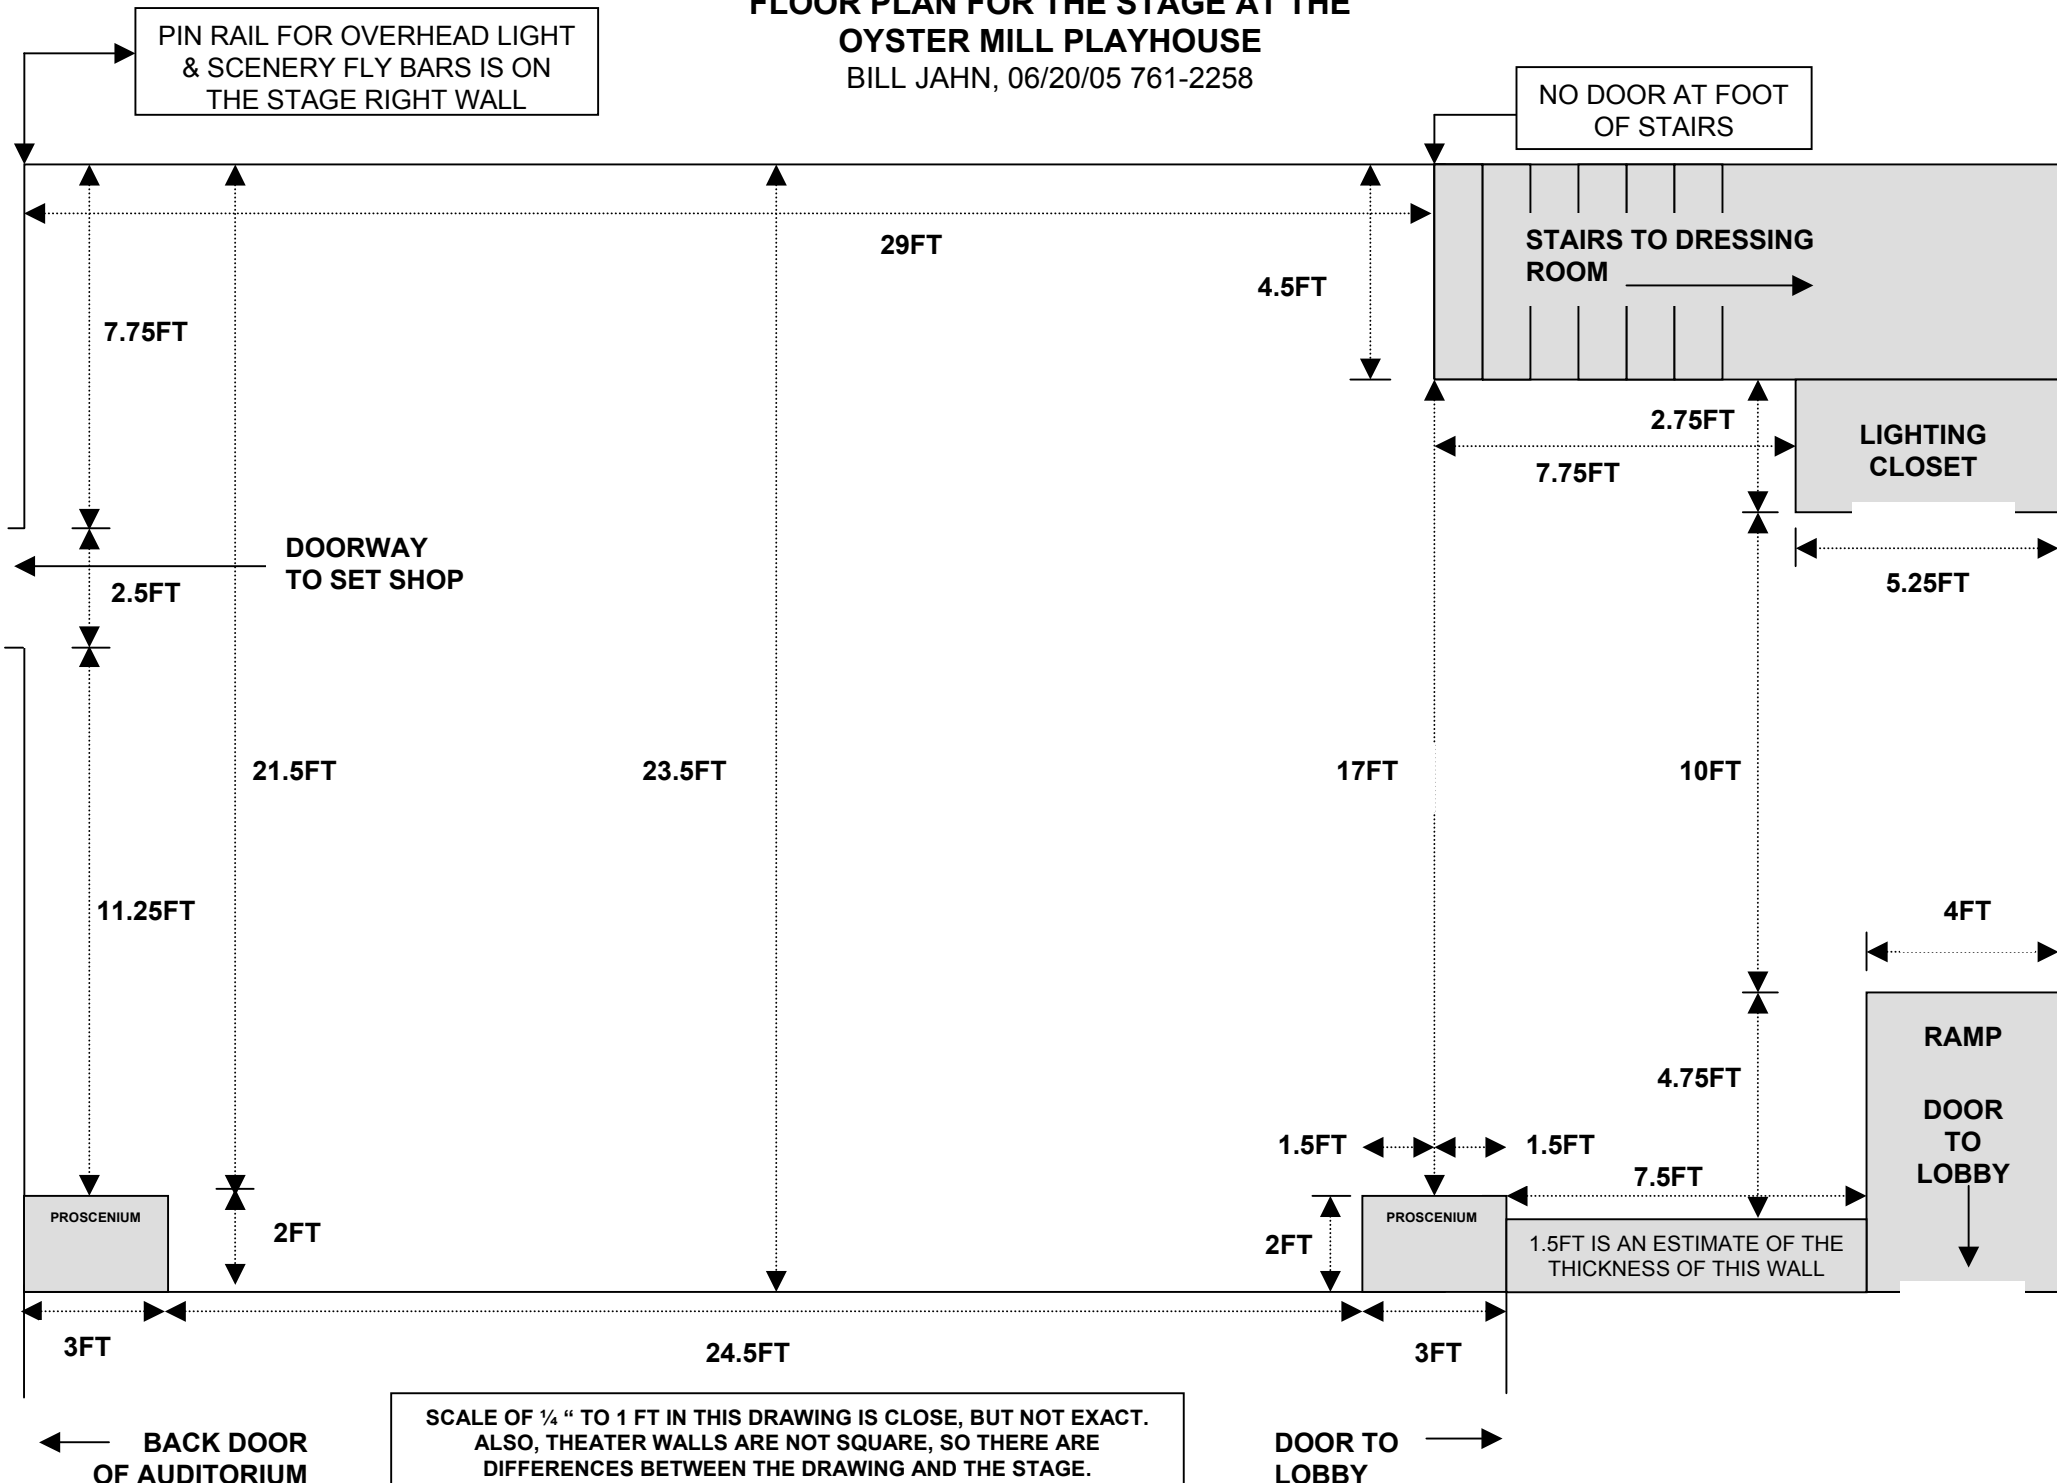

**FLOOR PLAN FOR THE STAGE AT THE
OYSTER MILL PLAYHOUSE**
BILL JAHN, 06/20/05 761-2258

SCALE OF 1/4" TO 1 FT IN THIS DRAWING IS CLOSE, BUT NOT EXACT.
ALSO, THEATER WALLS ARE NOT SQUARE, SO THERE ARE DIFFERENCES BETWEEN THE DRAWING AND THE STAGE.